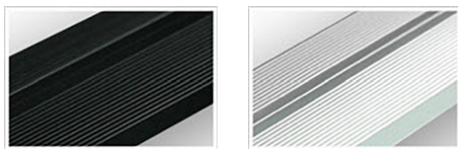

XTRU-4820

Cinema Series | LED STEP LIGHTING

Impact Lighting's **XTRU-4820** Cinema Series Step Lighting is an aluminum stair profile with LED **tread and riser illumination** with single or RGB color options. Perfect for theater applications this profile also offers optional lighted aisle marker with a number, letter or symbol.

The profile comes in either black or aluminum finishes.

(black finish)

(aluminium finish)

XTRU-4820 Cinema Series

Aluminum dual LED lighted stair profile with optional aisle marker.

(Adjustable Endcaps up to 1.5mm/1/2")

KEY FEATURES:

- ▶ Fixed to the finished edge of a step with screws or an adhesive
- ▶ Can be installed on carpeted steps
- ▶ Anti-Slip Surface
- ▶ Adjustable end caps
- ▶ No visible LED points
- ▶ Optional lighted number, letter or symbol aisle marker
- ▶ Custom cut to length (max 2 meters / 78 inches)

The profile comes in black or aluminum finishes.

KEY FEATURES

- Fixed to the finished edge of a step with screws or an adhesive
- Can be installed on carpeted steps
- Anti-Slip Surface
- Adjustable end caps
- No visible LED points
- Optional lighted number, letter or symbol aisle marker.
- Custom cut to Length (max 2 meters / 78 inches)