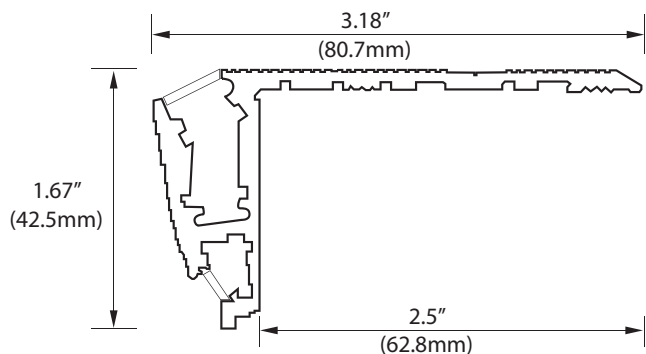

KEY FEATURES:

- ▶ Fixed to the finished edge of a step with screws or an adhesive
- ▶ Can be installed on carpeted steps
- ▶ Anti-Slip Surface
- ▶ Adjustable end caps
- ▶ No visible LED points
- ▶ Optional lighted number, letter or symbol aisle marker
- ▶ Custom cut to length (max 2 meters / 78 inches)

The profile comes in black or aluminum finishes.

KEY FEATURES

- Fixed to the finished edge of a step with screws or an adhesive
- Can be installed on carpeted steps
- Anti-Slip Surface
- Adjustable end caps
- No visible LED points
- Optional lighted number, letter or symbol aisle marker.
- Custom cut to Length (max 2 meters / 78 inches)