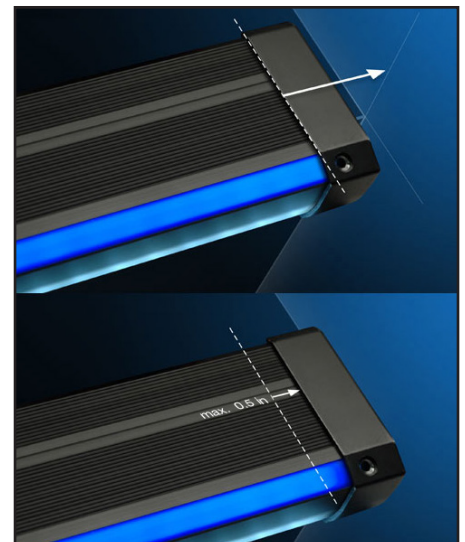

XTRU-4820

Cinema Series | LED STEP LIGHTING

Impact Lighting's **XTRU-4820** Cinema Series Step Lighting is an aluminum stair profile with LED **tread and riser illumination** with single or RGB color options. Perfect for theater applications this profile also offers optional lighted aisle marker with a number, letter or symbol.

The profile comes in either black or aluminum finishes.

(black finish)

(aluminium finish)

XTRU-4820 Cinema Series

Aluminum dual LED lighted stair profile with optional aisle marker.

(Adjustable Endcaps up to 1.5mm/1/2")

KEY FEATURES:

- ▶ Fixed to the finished edge of a step with screws or an adhesive
- ▶ Can be installed on carpeted steps
- ▶ Anti-Slip Surface
- ▶ Adjustable end caps
- ▶ No visible LED points
- ▶ Optional lighted number, letter or symbol aisle marker
- ▶ Custom cut to length (max 2 meters / 78 inches)

X-LUME

A DIVISION OF IMPACT LIGHTING INC.

XTRU-4820 STEP LIGHT

XTRU - 4820 Cinema Series

Aluminum dual LED lighted stair profile
with optional aisle marking with single or RGB color options.

Impact Lighting's **XTRU-4820** Cinema Series Step Lighting is an aluminum stair profile with LED tread and riser illumination with single or RGB color options. Perfect for theater applications this profile offers an optional lighted aisle marker with number, letter or symbol.