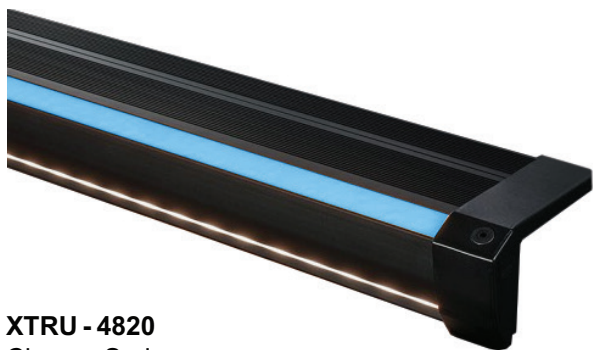

XTRU-4820

Cinema Series | LED STEP LIGHTING

Impact Lighting's **XTRU-4820** Cinema Series Step Lighting is an aluminum stair profile with LED **tread and riser illumination** with single or RGB color options. Perfect for theater applications this profile also offers optional lighted aisle marker with a number, letter or symbol.

The profile comes in either black or aluminum finishes.

(black finish)

(aluminium finish)

XTRU-4820 Cinema Series

Aluminum dual LED lighted stair profile with optional aisle marker.

(Adjustable Endcaps up to 1.5mm/1/2")

KEY FEATURES:

- ▶ Fixed to the finished edge of a step with screws or an adhesive
- ▶ Can be installed on carpeted steps
- ▶ Anti-Slip Surface
- ▶ Adjustable end caps
- ▶ No visible LED points
- ▶ Optional lighted number, letter or symbol aisle marker
- ▶ Custom cut to length (max 2 meters / 78 inches)

X-LUME

A DIVISION OF IMPACT LIGHTING INC.

XTRU-4820 STEP LIGHT

XTRU - 4820 Cinema Series

Aluminum dual LED lighted stair profile
with optional aisle marking with single or RGB color options.

Impact Lighting's **XTRU-4820** Cinema Series Step Lighting is an aluminum stair profile with LED tread and riser illumination with single or RGB color options. Perfect for theater applications this profile offers an optional lighted aisle marker with number, letter or symbol.