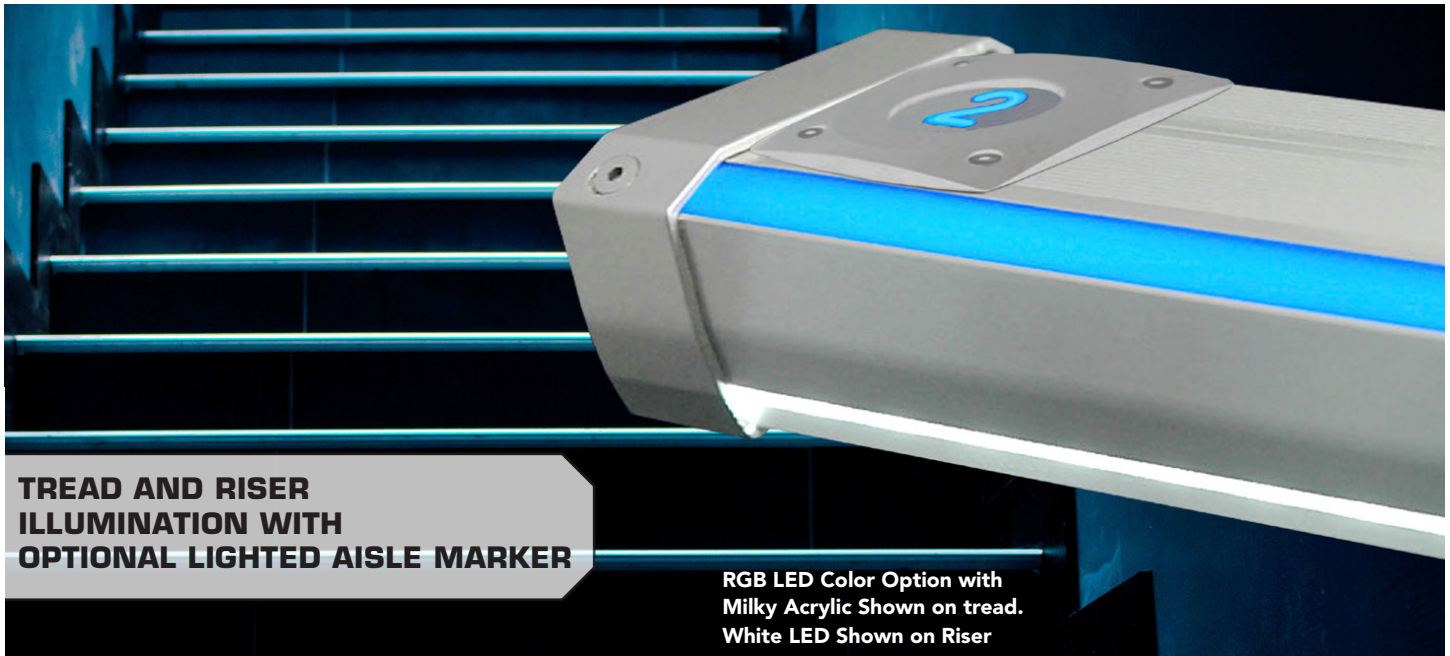

XTRU-4820

Cinema Series | LED STEP LIGHTING

Impact Lighting's **XTRU-4820** Cinema Series Step Lighting is an aluminum stair profile with LED **tread and riser illumination** with single or RGB color options. Perfect for theater applications this profile also offers optional lighted aisle marker with a number, letter or symbol.

The profile comes in either black or aluminum finishes.

(black finish)

(aluminium finish)

XTRU-4820 Cinema Series

Aluminum dual LED lighted stair profile with optional aisle marker.

(Adjustable Endcaps up to 1.5mm/1/2")

KEY FEATURES:

- ▶ Fixed to the finished edge of a step with screws or an adhesive
- ▶ Can be installed on carpeted steps
- ▶ Anti-Slip Surface
- ▶ Adjustable end caps
- ▶ No visible LED points
- ▶ Optional lighted number, letter or symbol aisle marker
- ▶ Custom cut to length (max 2 meters / 78 inches)

The profile comes in black or aluminum finishes.

KEY FEATURES

- Fixed to the finished edge of a step with screws or an adhesive
- Can be installed on carpeted steps
- Anti-Slip Surface
- Adjustable end caps
- No visible LED points
- Optional lighted number, letter or symbol aisle marker.
- Custom cut to Length (max 2 meters / 78 inches)